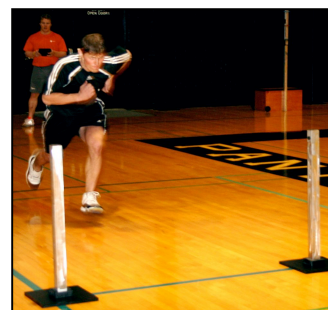

Combine Package Model CP

Designed for NSCA Competitions

1. Measure Height

2. Measure Body weight with no shoes

3. Vertical Jump Station - Includes heavy duty Jump Station for measuring power to 1/4".

- adjustable reach to measure vertical jumps up to 49 3/4 inches in 1/4" intervals.
- includes a pole to move unwanted vanes out of the way between trials.
- Jump Station mounts under basketball rim with ease
- Jump Station Base Model # JSS creates free standing unit

Jump Station

4. Pro Agility Station - Wireless Timer for measuring Agility.

- includes wireless box with dual timer feature built-in
First time collects run to the right
Second time collects Pro Agility Time.
Times are recorded to the 100th of a second.
- Includes Timer box on a portable tripod plus a wireless sensor and reflector on second tripod.

Pro Agility Timer

5. 10 Yard Dash Station - 10 or 40 Timer for measuring acceleration.

- includes wireless timer box to collect 10 yard dash time to 100th of a second.
- Includes one pair of stands with wireless sensor and reflector.
- includes one timer switch.